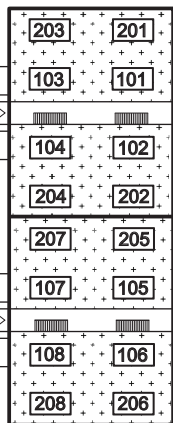

←To Crooks Rd.

Kirts Blvd.

To Livemore Ave. →

707

695

683

671

Carports

Carports Rubbish

**Amber Creek East Apts.**  
 655/657/659 Kirts Blvd.  
 671/683/695/707 Kirts Blvd.  
 Troy, MI 48084