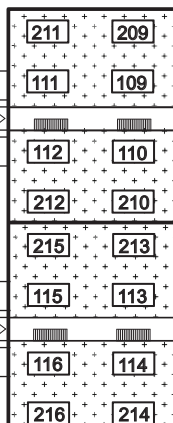

Carports

Rubbish