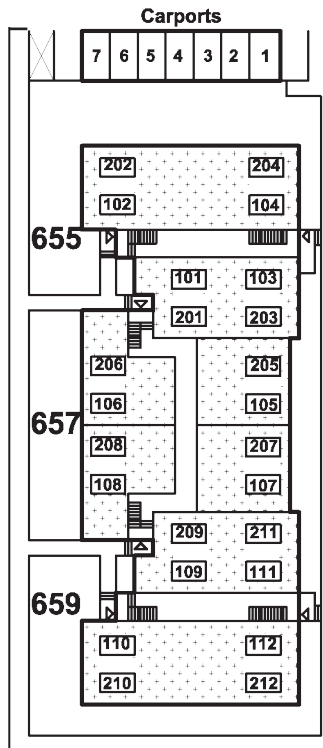

Rubbish

Carports

Carports

Carports

Rubbish

Picnic Area

Dog Station

Dog Station

Carports Rubbish

**Amber Creek East Apts.**  
 655/657/659 Kirts Blvd.  
 671/683/695/707 Kirts Blvd.  
 Troy, MI 48084