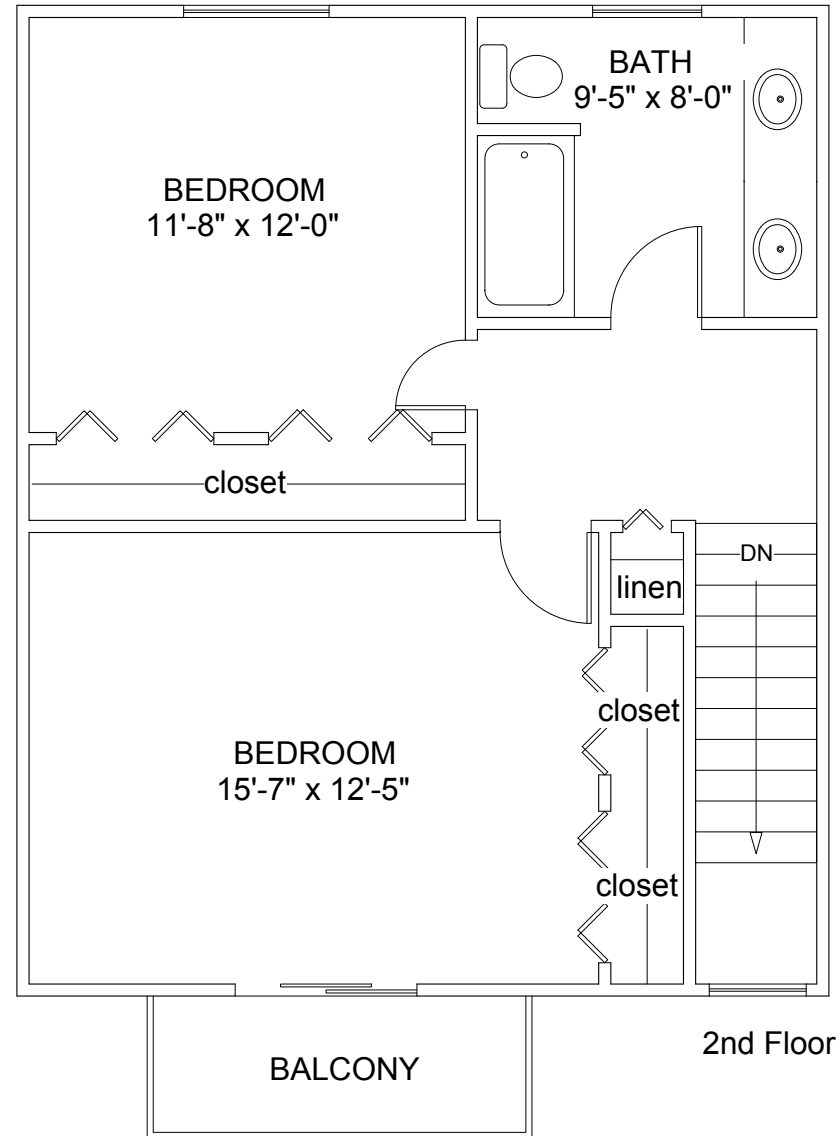

1st Floor

2nd Floor

## Amber House West Townhouses

2 Bedroom TOWNHOUSE

1140 sq ft (Plus basement with laundry area not shown)

447 N. Rochester Rd.

# 109,110,111,113,114,116,117,119,120,122,123,124