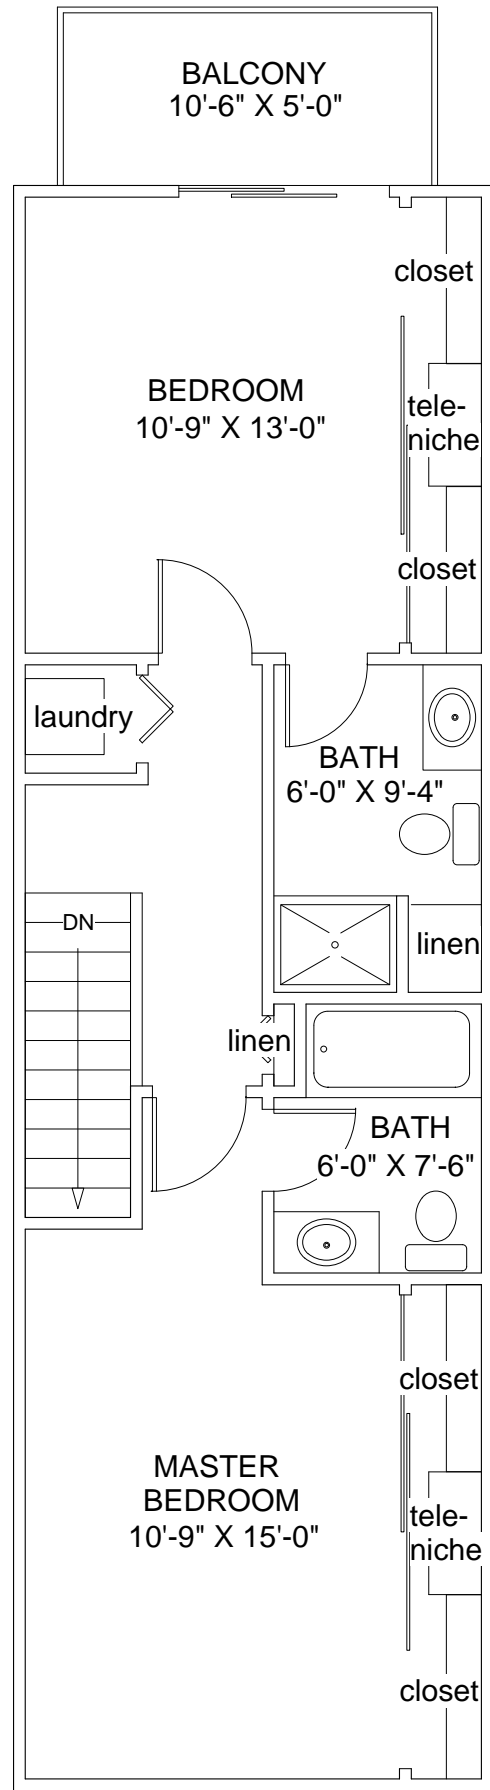

1st Floor

Amber Landing Townhouses and Lofts

2 Bedroom + 2 1/2 Bath Maisonette HYDE PARK

1,036 sq ft

4071,4073,4075,4077,4079

4101,4103,4105,4107,4109,4111

Y3