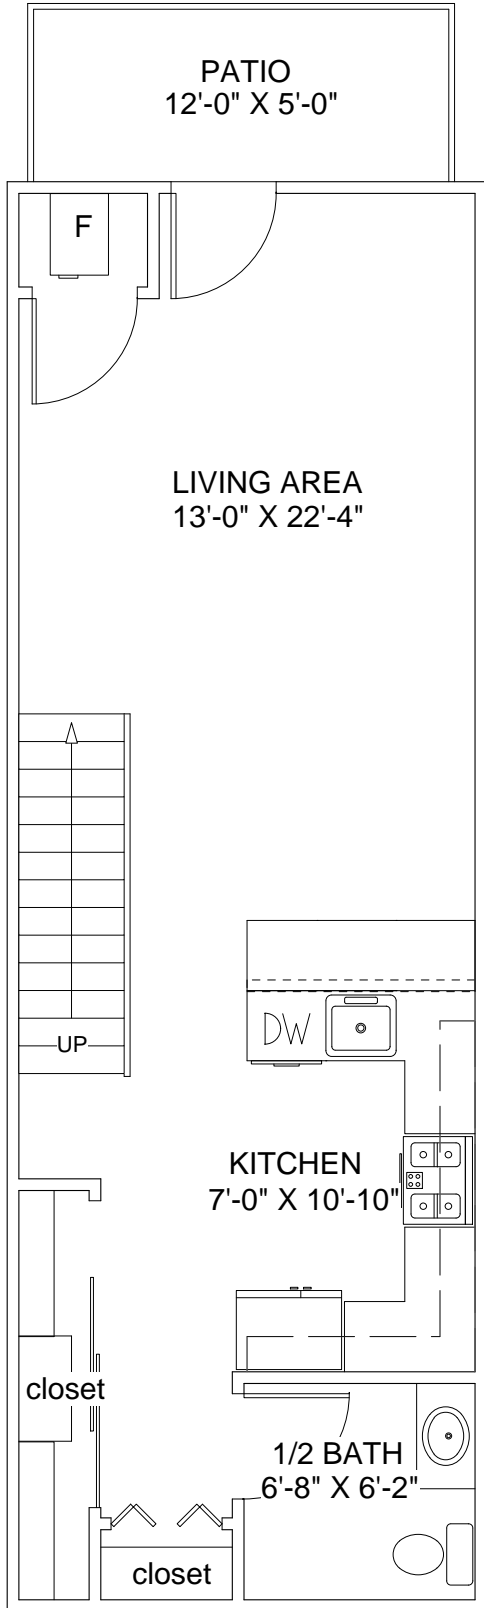

1st Floor

Amber Landing Townhouses and Lofts

2 Bedroom + 2 1/2 Bath Maisonette HYDE PARK

1,036 sq ft

4071,4073,4075,4077,4079

4101,4103,4105,4107,4109,4111

Y3