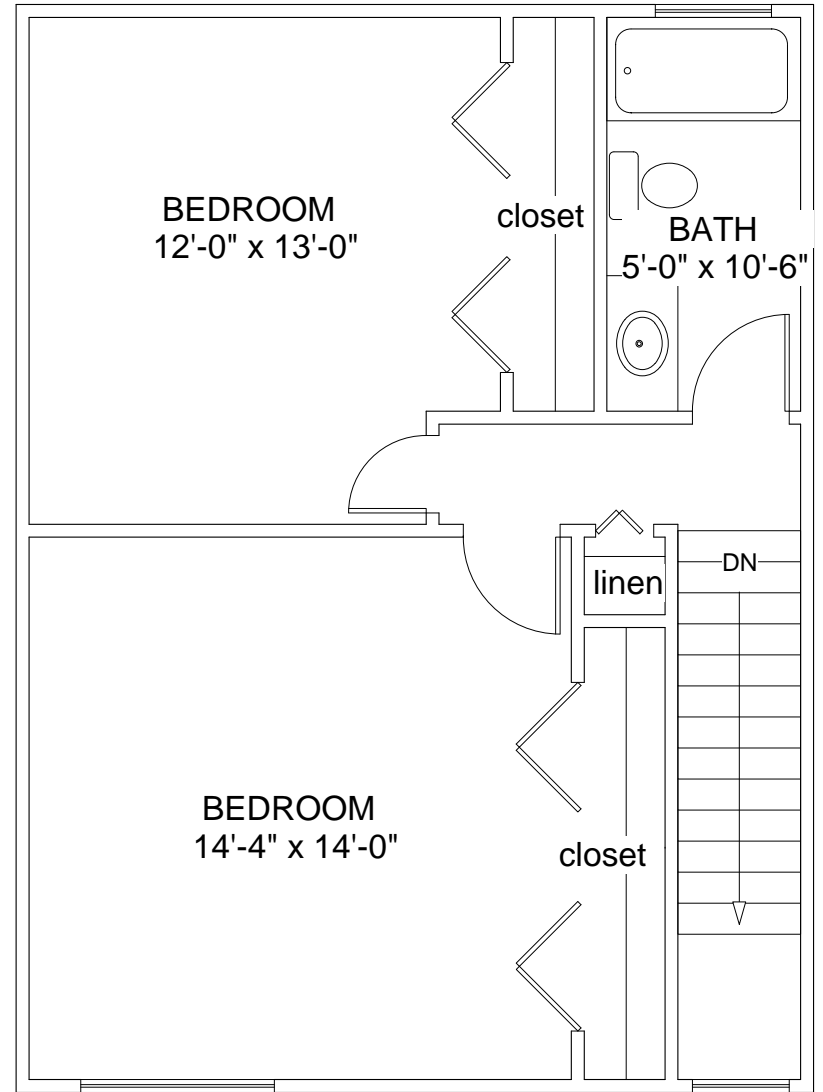

1st Floor

2nd Floor

amber's Red Run North Townhouses

2 Bedroom TOWNHOUSE

1080 sq ft (Plus basement with laundry area not shown)

2704 ROCHESTER RD.

R10