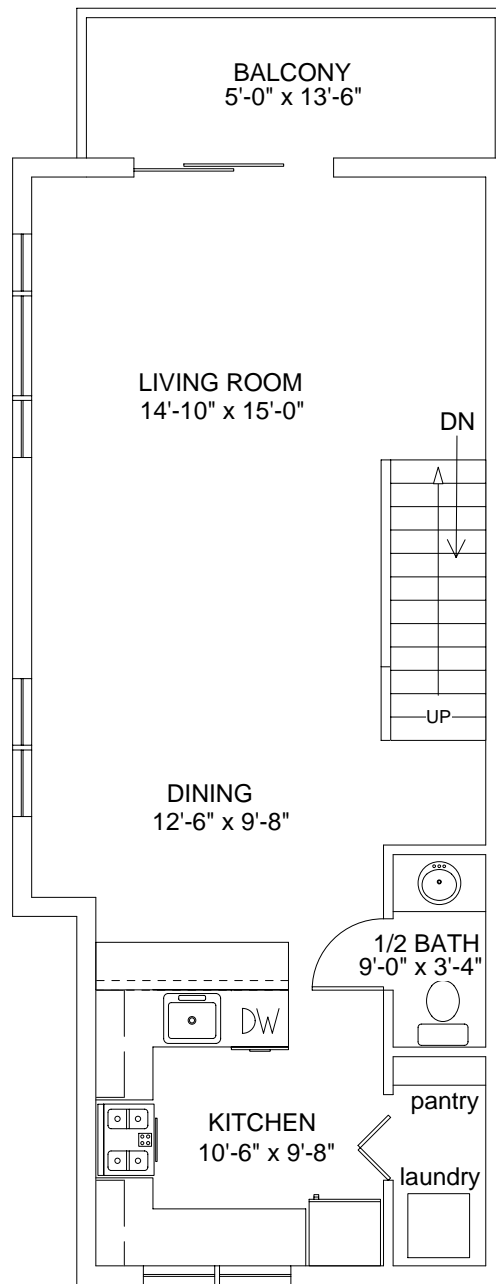

2nd Floor

Amber Square Townhomes
2 Bedroom + Den + 2 1/2 Bath Townhome NEWPORT
1134 sq ft + 261 sq ft inside garage
#501, 515, 521, 535