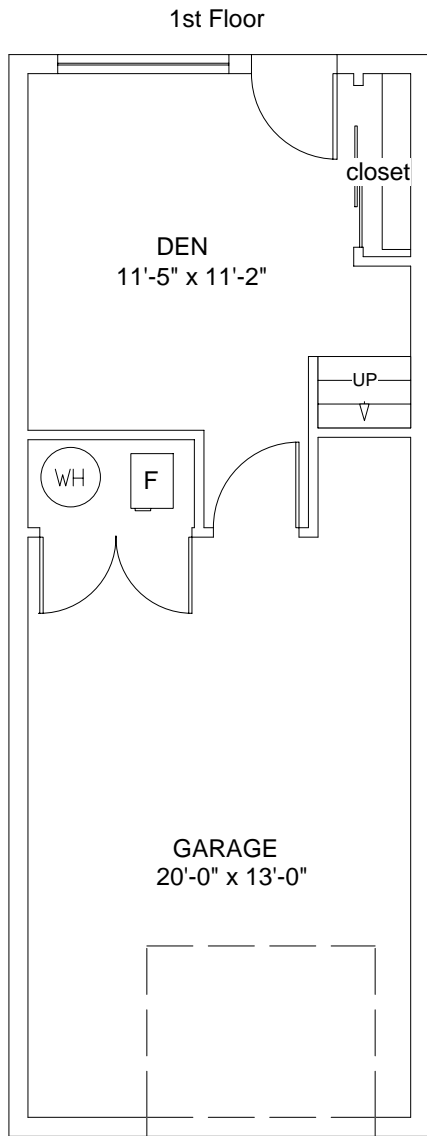

2nd Floor

Amber Square Townhomes
2 Bedroom + Den + 2 1/2 Bath Townhome NEWPORT
1134 sq ft + 261 sq ft inside garage
#501, 515, 521, 535