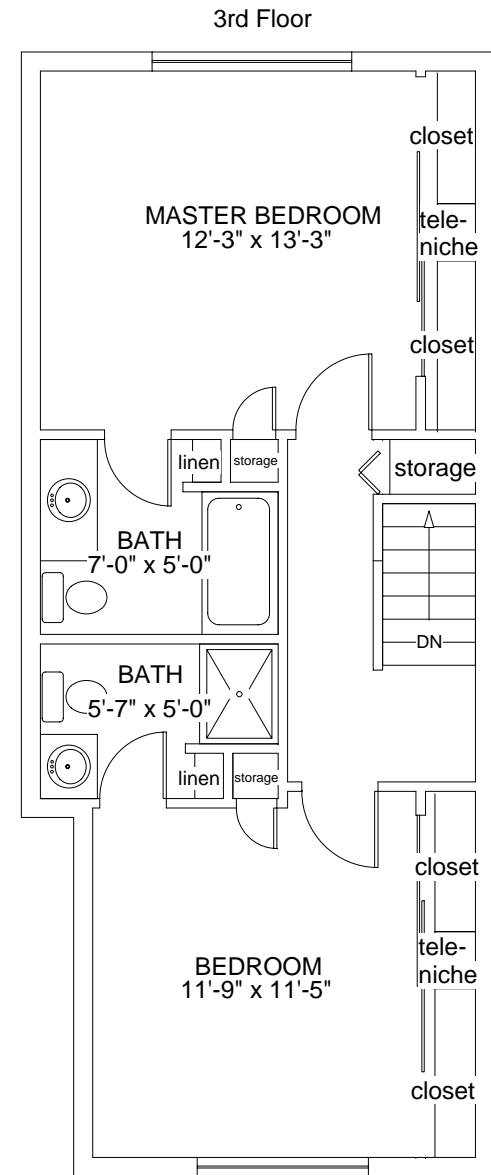

2nd Floor

Amber Square Townhomes
2 Bedroom + Den + 2 1/2 Bath Townhome NEWPORT
1134 sq ft + 261 sq ft inside garage
#501, 515, 521, 535