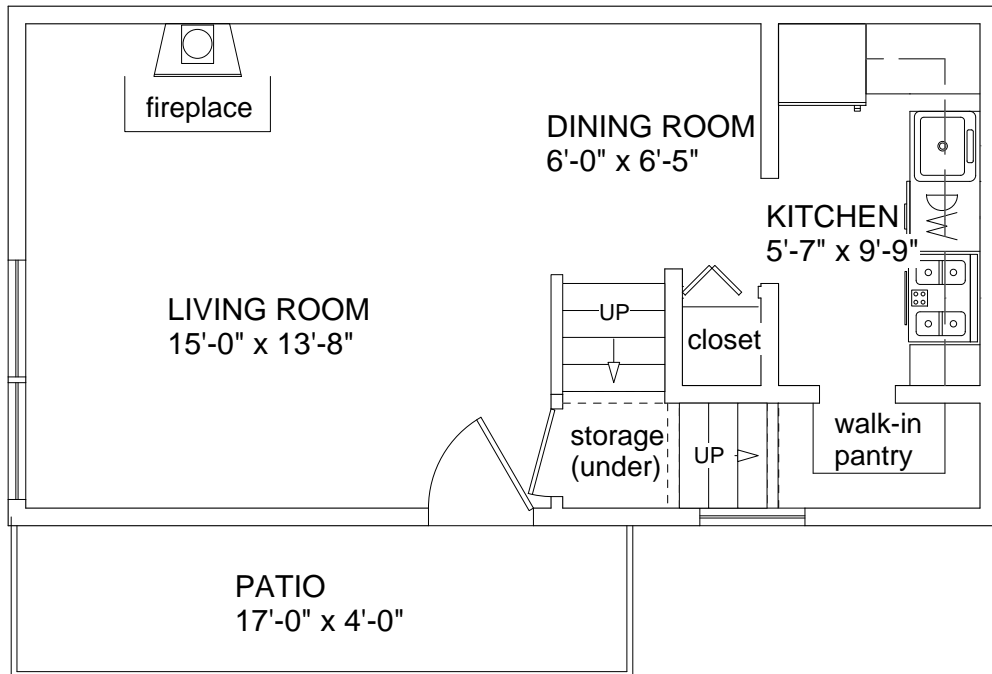

3rd Floor

railing open to study area below

2nd Floor

1st Floor

amber's Timber Lodges
 1 Bedroom + Loft LOFT TOWNLET
 798 sq ft + 85 sq ft LOFT
 #360, 368, 370, 378

L11