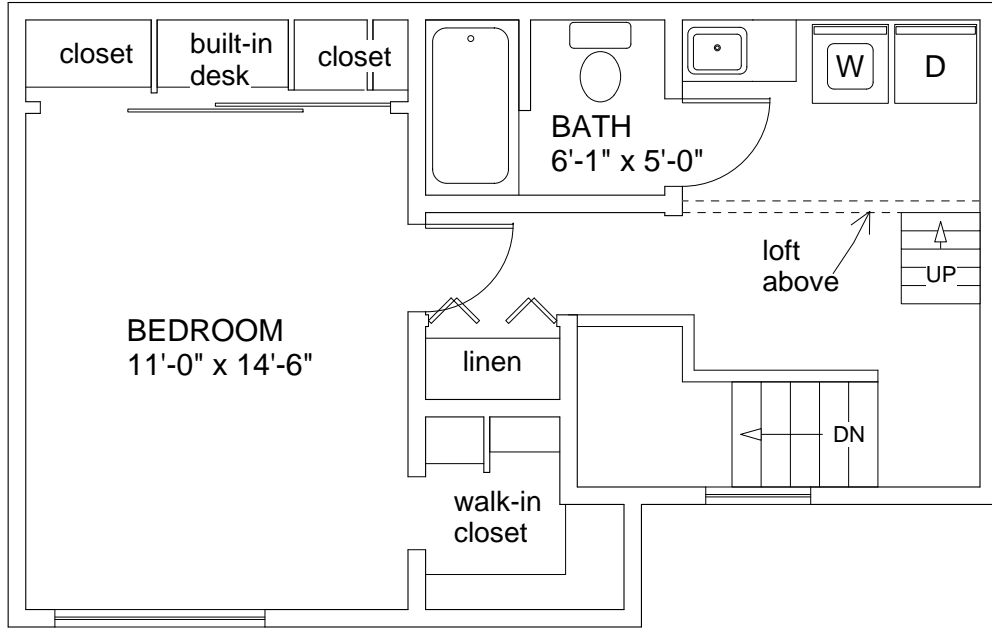

3rd Floor

railing open to study area below

2nd Floor

1st Floor

amber's Timber Lodges
 1 Bedroom + Loft LOFT TOWNLET
 798 sq ft + 85 sq ft LOFT
 #360, 368, 370, 378

L11