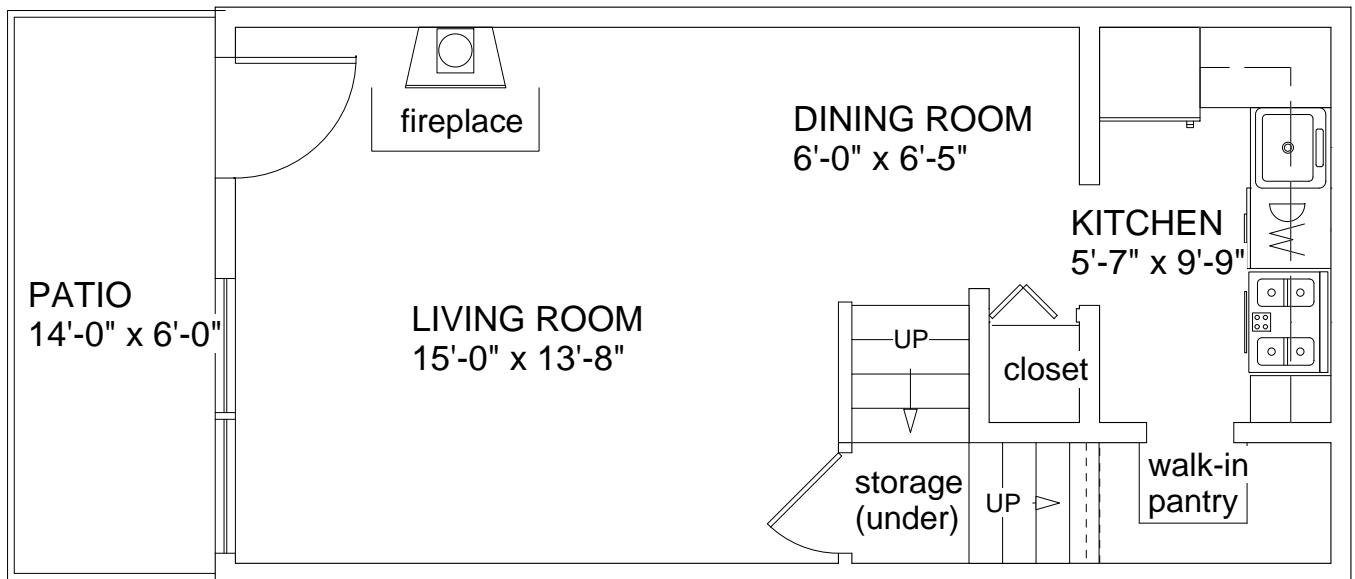

2nd Floor

1st Floor

# amber's Timber Lodges

1 Bedroom + Loft LOFT TOWNLET

798 sq ft + 85 sq ft LOFT

362, 366, 372, 376